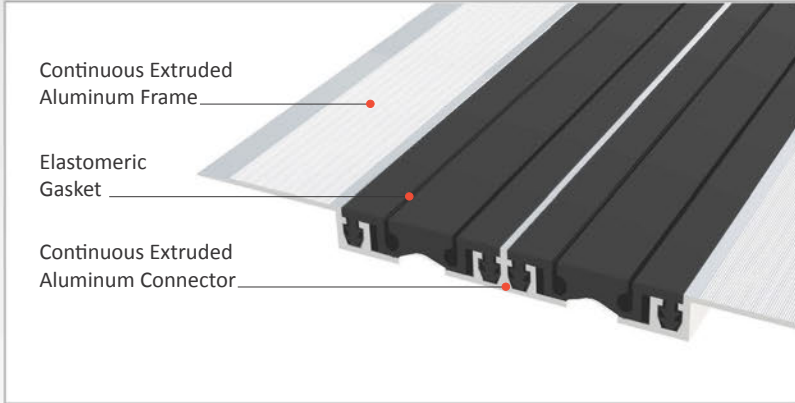

AS U145 surface mounted profile can easily be installed by means of screws to all types of wall & ceiling. Push-down elastomeric gasket can be changed without demounting the profile. Profiles up to 80 mm gap are manufactured with single gasket while the wider ones are with double gaskets joined with a connector profile. For some gaps, profile can be applied with floor type AS U245 as a dual application chamfered edges and pin striped covers give the profile a decorative aspect.

- Application Areas** : Indoor / Wall & Ceiling
- Ideal for** : Shopping Malls, Airports, Residences, Hospitals, Hotels, Commercial & Public Buildings etc
- Material** : Mill Finish Aluminum (Anodizing optional), TPE Gasket
- Aluminum Alloy** : 6063 AA-USA / EN AW 6063
- Optional Supplies** : Fire Barrier, Waterproof EPDM membrane

\* Visuals are representative and the profile configuration may differ depending on the characteristics requested.

LOCATION	MODEL	GAP (Fb) mm	HEIGHT (H) MM	OVERALL WIDTH (B) mm	VISIBLE WIDTH (S) mm	MOVEMENT (W) mm	LOAD CAPACITY	STANDARD LENGTH (mt)
Wall to Wall	AS U145-030	30	15	127	127	± 5	N/A	3
	AS U145-050	50	15	147	147	± 7	N/A	3
	AS U145-080	80	15	177	177	± 10	N/A	3
	AS U145-100	105	15	189	189	± 14	N/A	3
	AS U145 L-050	50	15	147	147	+16 / -8	N/A	3
	AS U145 L-080	80	15	177	177	± 20	N/A	3
	AS U145 L-100	100	15	189	189	+30 / -20	N/A	3