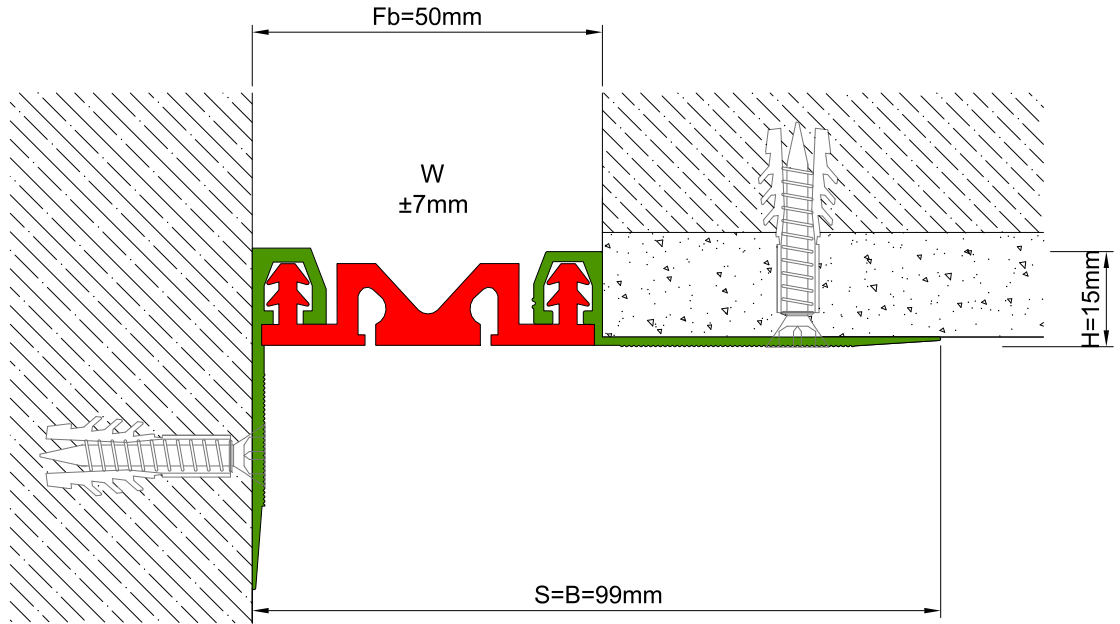

AS U145 surface mounted profile can easily be installed by means of screws to all types of wall & ceiling. Push-down elastomeric gasket can be changed without demounting the profile. Profiles up to 80 mm gap are manufactured with single gasket while the wider ones are with double gaskets joined with a connector profile. For some gaps, profile can be applied with floor type AS U245 as a dual application chamfered edges and pin striped covers give the profile a decorative aspect.

\* Visuals are representative and the profile configuration may differ depending on the characteristics requested.

LOCATION	MODEL	GAP (Fb) mm	HEIGHT (H) MM	OVERALL WIDTH (B) mm	VISIBLE WIDTH (S) mm	MOVEMENT (W) mm	LOAD CAPACITY	STANDARD LENGTH (mt)
Wall to Wall	AS U145-030	30	15	127	127	± 5	N/A	3
	AS U145-050	50	15	147	147	± 7	N/A	3
	AS U145-080	80	15	177	177	± 10	N/A	3
	AS U145-100	105	15	189	189	± 14	N/A	3
	AS U145 L-050	50	15	147	147	+16 / -8	N/A	3
	AS U145 L-080	80	15	177	177	± 20	N/A	3
	AS U145 L-100	100	15	189	189	+30 / -20	N/A	3

Note: Please ask for different sizes

 AS U145 050  
 H15V

 AS U145 050  
 H15KV

Profil No Profile Number	AS U145 050	AS U145 050K
Fb (mm)	50	50
H (mm) yaklaşık approx.	15	15
W± (mm) yaklaşık approx.	±7	±7
Renk Color	Alüminyum: Natürel, Fitiller: Siyah, gri, diğer Aluminum: Natural, Inserts: Black, grey, others	
Malzeme Material	Alüminyum, TPE Termoplastik Elastomer Aluminum, TPE Thermoplastic Elastomer	
Standart Uzunluk Standard Length	3	