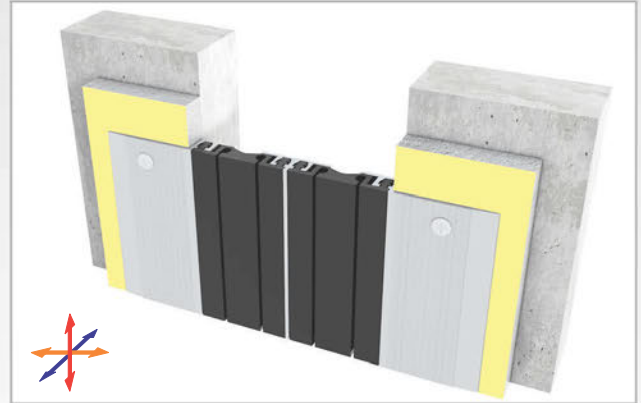

AS U145 surface mounted profile can easily be installed by means of screws to all types of wall & ceiling. Push-down elastomeric gasket can be changed without demounting the profile. Profiles up to 80 mm gap are manufactured with single gasket while the wider ones are with double gaskets joined with a connector profile. For some gaps, profile can be applied with floor type AS U245 as a dual application chamfered edges and pin striped covers give the profile a decorative aspect.

- Application Areas** : Indoor / Wall & Ceiling
- Ideal for** : Shopping Malls, Airports, Residences, Hospitals, Hotels, Commercial & Public Buildings etc
- Material** : Mill Finish Aluminum (Anodizing optional), TPE Gasket
- Aluminum Alloy** : 6063 AA-USA / EN AW 6063
- Optional Supplies** : Fire Barrier, Waterproof EPDM membrane

\* Visuals are representative and the profile configuration may differ depending on the characteristics requested.

LOCATION	MODEL	GAP (Fb) mm	HEIGHT (H) MM	OVERALL WIDTH (B) mm	VISIBLE WIDTH (S) mm	MOVEMENT (W) mm	LOAD CAPACITY	STANDARD LENGTH (mt)
Wall to Wall	AS U145-030	30	15	127	127	± 5	N/A	3
	AS U145-050	50	15	147	147	± 7	N/A	3
	AS U145-080	80	15	177	177	± 10	N/A	3
	AS U145-100	105	15	189	189	± 14	N/A	3
	AS U145 L-050	50	15	147	147	+16 / -8	N/A	3
	AS U145 L-080	80	15	177	177	± 20	N/A	3
	AS U145 L-100	100	15	189	189	+30 / -20	N/A	3