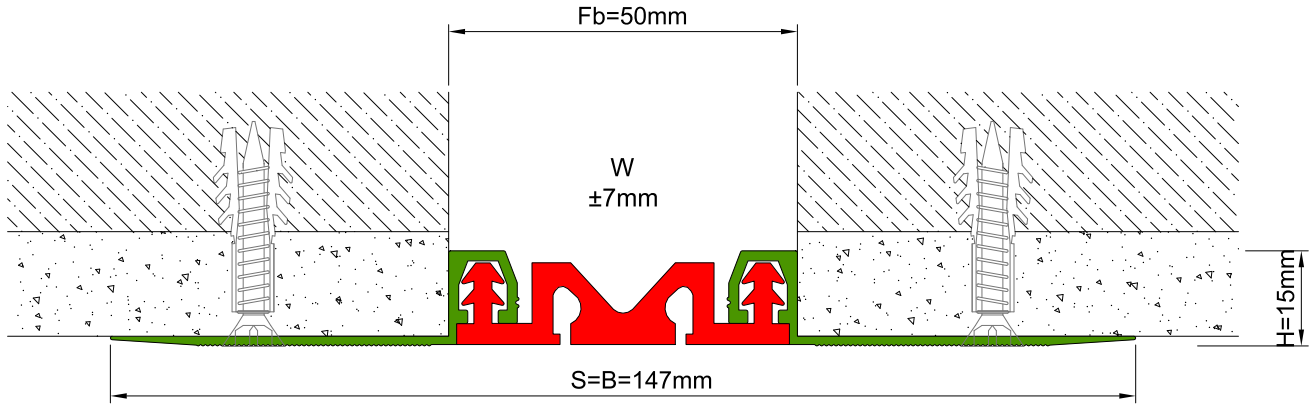

AS U145 surface mounted profile can easily be installed by means of screws to all types of wall & ceiling. Push-down elastomeric gasket can be changed without demounting the profile. Profiles up to 80 mm gap are manufactured with single gasket while the wider ones are with double gaskets joined with a connector profile. For some gaps, profile can be applied with floor type AS U245 as a dual application chamfered edges and pin striped covers give the profile a decorative aspect.

- Application Areas** : Indoor / Wall & Ceiling
- Ideal for** : Shopping Malls, Airports, Residences, Hospitals, Hotels, Commercial & Public Buildings etc
- Material** : Mill Finish Aluminum (Anodizing optional), TPE Gasket
- Aluminum Alloy** : 6063 AA-USA / EN AW 6063
- Optional Supplies** : Fire Barrier, Waterproof EPDM membrane

\* Visuals are representative and the profile configuration may differ depending on the characteristics requested.

LOCATION	MODEL	GAP (Fb) mm	HEIGHT (H) MM	OVERALL WIDTH (B) mm	VISIBLE WIDTH (S) mm	MOVEMENT (W) mm	LOAD CAPACITY	STANDARD LENGTH (mt)
Wall to Wall	AS U145-030	30	15	127	127	± 5	N/A	3
	AS U145-050	50	15	147	147	± 7	N/A	3
	AS U145-080	80	15	177	177	± 10	N/A	3
	AS U145-100	105	15	189	189	± 14	N/A	3
	AS U145 L-050	50	15	147	147	+16 / -8	N/A	3
	AS U145 L-080	80	15	177	177	± 20	N/A	3
	AS U145 L-100	100	15	189	189	+30 / -20	N/A	3

Note: Please ask for different sizes

 AS U145 050  
 H15V

 AS U145 050  
 H15KV

Profil No Profile Number	AS U145 050	AS U145 050K
Fb (mm)	50	50
H (mm) yaklaşık approx.	15	15
W± (mm) yaklaşık approx.	±7	±7
Renk Color	Alüminyum: Natürel, Fitiller: Siyah, gri, diğer Aluminum: Natural, Inserts: Black, grey, others	
Malzeme Material	Alüminyum, TPE Termoplastik Elastomer Aluminum, TPE Thermoplastic Elastomer	
Standart Uzunluk Standard Length	3	