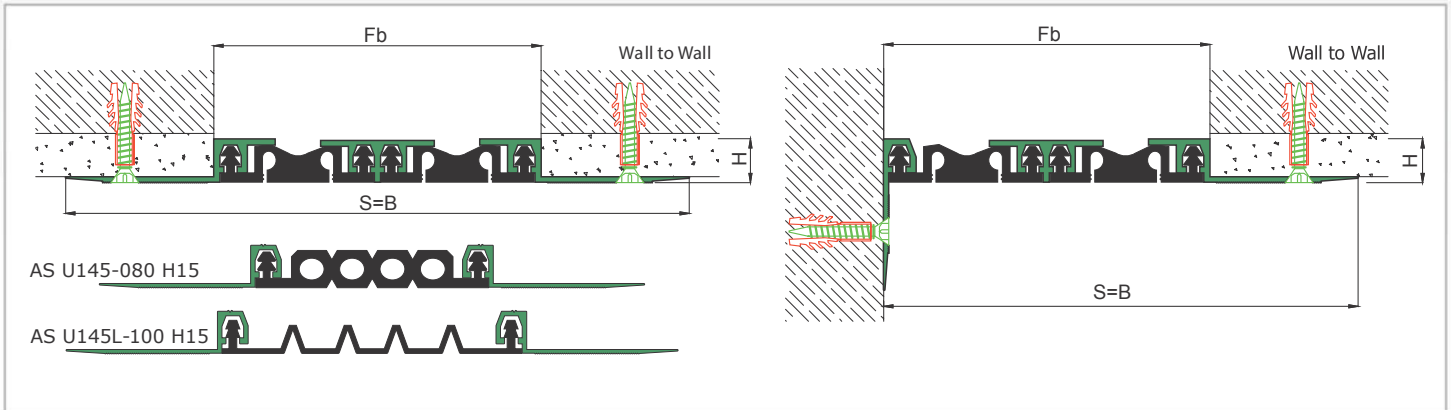

AS U145 surface mounted profile can easily be installed by means of screws to all types of wall & ceiling. Push-down elastomeric gasket can be changed without demounting the profile. Profiles up to 80 mm gap are manufactured with single gasket while the wider ones are with double gaskets joined with a connector profile. For some gaps, profile can be applied with floor type AS U245 as a dual application chamfered edges and pin striped covers give the profile a decorative aspect.

- Application Areas** : Indoor / Wall & Ceiling
- Ideal for** : Shopping Malls, Airports, Residences, Hospitals, Hotels, Commercial & Public Buildings etc
- Material** : Mill Finish Aluminum (Anodizing optional), TPE Gasket
- Aluminum Alloy** : 6063 AA-USA / EN AW 6063
- Optional Supplies** : Fire Barrier, Waterproof EPDM membrane

\* Visuals are representative and the profile configuration may differ depending on the characteristics requested.

LOCATION	MODEL	GAP (Fb) mm	HEIGHT (H) MM	OVERALL WIDTH (B) mm	VISIBLE WIDTH (S) mm	MOVEMENT (W) mm	LOAD CAPACITY	STANDARD LENGTH (mt)
Wall to Wall	AS U145-030	30	15	127	127	± 5	N/A	3
	AS U145-050	50	15	147	147	± 7	N/A	3
	AS U145-080	80	15	177	177	± 10	N/A	3
	AS U145-100	105	15	189	189	± 14	N/A	3
	AS U145 L-050	50	15	147	147	+16 / -8	N/A	3
	AS U145 L-080	80	15	177	177	± 20	N/A	3
	AS U145 L-100	100	15	189	189	+30 / -20	N/A	3

Note: Please ask for different sizes

 AS U145 050  
 H15V

 AS U145 050  
 H15KV

Profil No Profile Number	AS U145 050	AS U145 050K
Fb (mm)	50	50
H (mm) yaklaşık approx.	15	15
W± (mm) yaklaşık approx.	±7	±7
Renk Color	Alüminyum: Natürel, Fitiller: Siyah, gri, diğer Aluminum: Natural, Inserts: Black, grey, others	
Malzeme Material	Alüminyum, TPE Termoplastik Elastomer Aluminum, TPE Thermoplastic Elastomer	
Standart Uzunluk Standard Length	3	